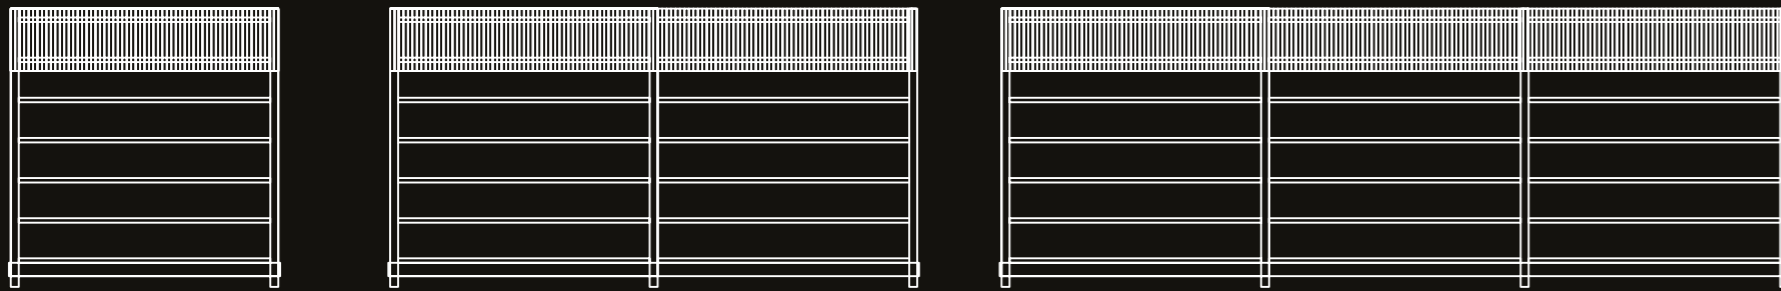

Layouts

Configurations | Configuración

Features

Fonctionnalités | Características

All Weather Conditions
Hava Olayları
All Weather Conditions

Made Of Aluminium
Alüminyum Malzeme
Made Of Aluminium

Stainless Components
Paslanmaz Komponentler
Stainless Components

Motor ve Kumanda
Fixation murale
Duvara monteli

Flame Rettardant Kumaş
Fixation murale
Duvara monteli

Özel Su Tahliye Sistemi
Fixation murale
Duvara monteli

Ayarlanabilir Ölçü
Fixation murale
Duvara monteli

Led Işık
Fixation murale
Duvara monteli

Conformity

Conformité | Conformidad

CE Marked
Teknik Mevzuat Uyumu
CE Marked

ISO9001 Standards
ISO Patent
ISO9001 Standards

Sensors
Sensör
Sensors

Zip Screen Solutions
ZIP Perde
Zip Screen Solutions

Glass Facade Solutions
Cam Cephe
Glass Facade Solutions