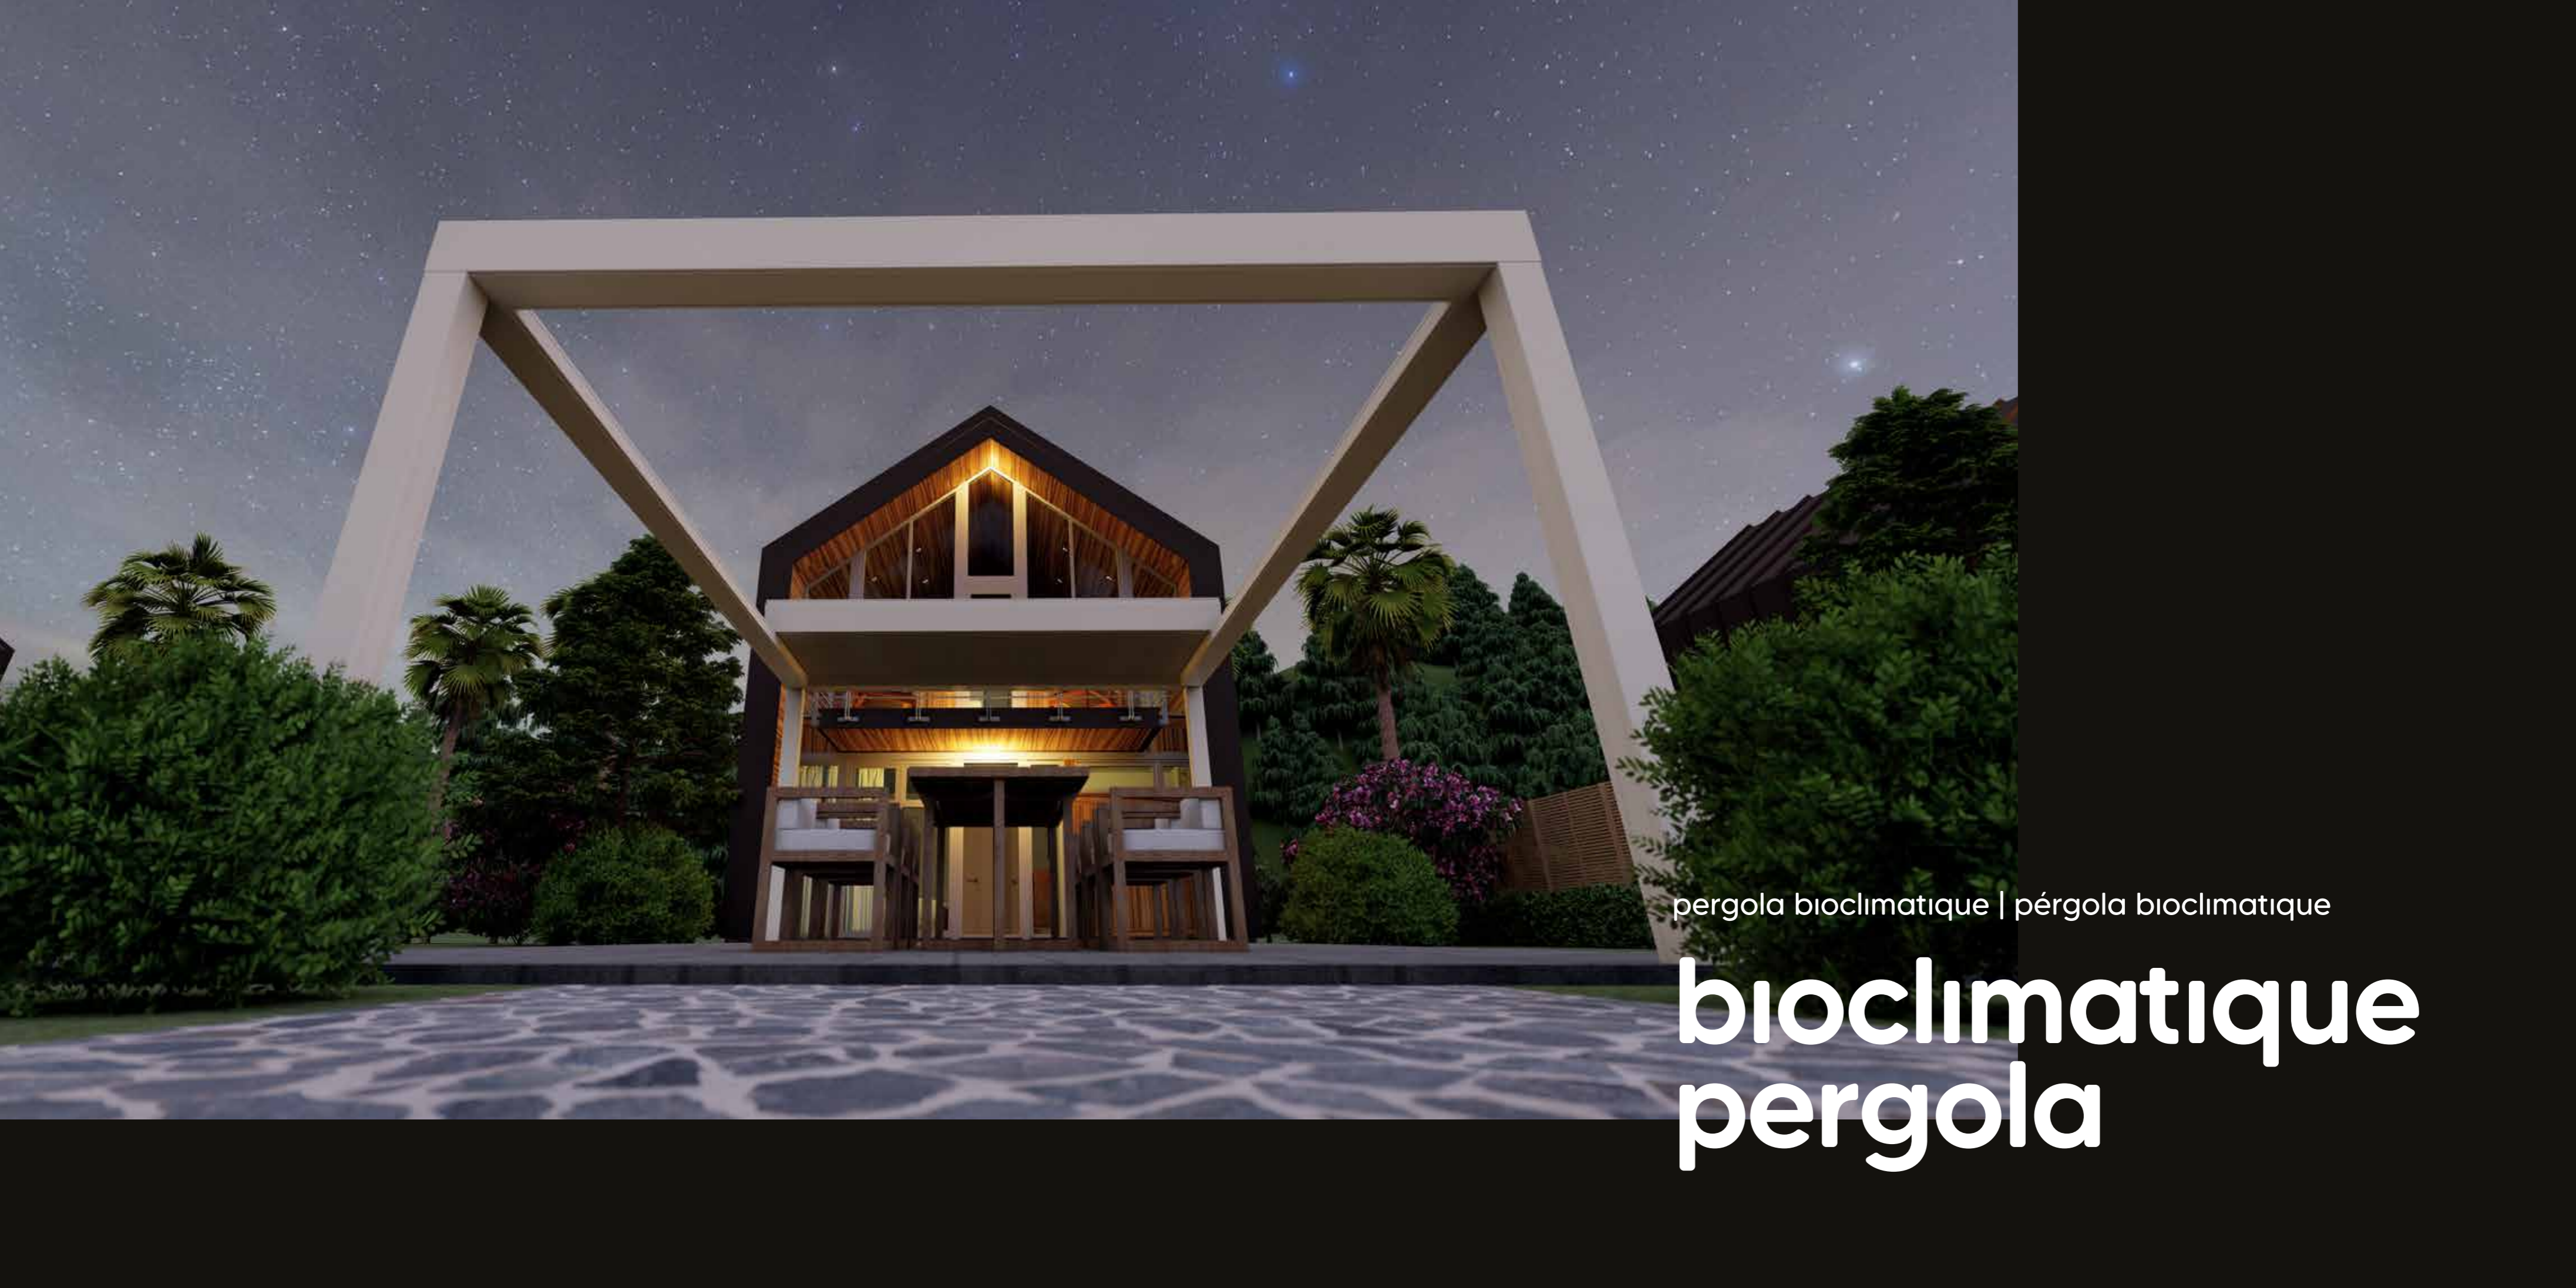

Get both indoor and outdoor pleasures together.

Conjuguez les plaisirs de l'intérieur et de l'extérieur.

Consiga la combinación de placeres de interior y de exterior.

Artent offers you amazing outdoors you can enjoy 4 seasons with its Turkish design pergola and outdoor living solutions.

Artent vous offre des aménagements extérieurs époustouflants où vous pouvez profiter des 4 saisons grâce à ses pergolas au design turc et ses solutions de vie extérieure.

Artent le ofrece un exterior increíble en el que podrá disfrutar de las 4 estaciones del año con su pérgola de diseño turco y sus soluciones de exterior.

products produits
productos

pergola bioclimatique | pérgola bioclimatique

**bioclimatique
pergola**

Anatolia has been designed with inspiration from the power and elegance of Anatolia, which has hosted many powerful civilizations throughout its history.

Anatolia, each main part of which is produced with aluminum materials, draws attention with its flexibility, strong and minimal features in its bioclimatic pergola designs.

Designed to work even in the harshest weather conditions, Anatolia offers an invaluable outdoor use with its compact structure, effective water discharge system and modern lighting design.